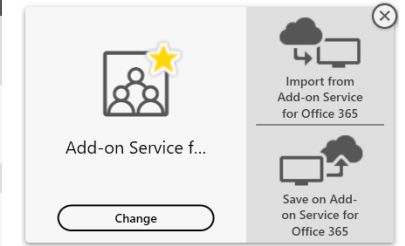

Outlook Scheduler, Teams and SharePoint Integration

Meeting attendees and files can be retrieved from Outlook calendar when logged in, so the meeting can get started immediately and efficiently without any struggle.

Teams and SharePoint integration enhance communication and collaboration. You can now start a Teams meeting and access SharePoint from Ricoh Interactive Whiteboard.