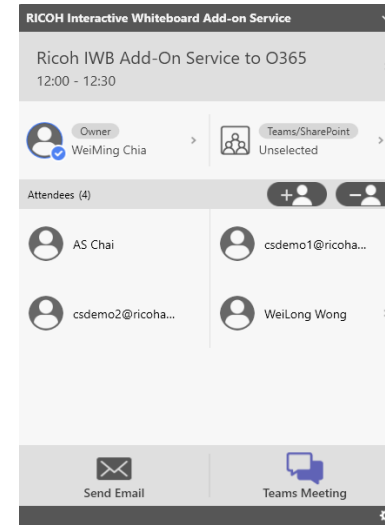

RICOH Interactive Whiteboard

Add-on Service for Office 365

RICOH
imagine. change.

Enhance your meeting workflow with Ricoh's cloud-based Interactive Whiteboard Add-on Service for Office 365

- Start your meeting by swiping your badge/card and login Office 365
- Meeting contents can be retrieved and presented without connecting your laptop during the meeting
- Access/Load/Save to your personal OneDrive folder during the meeting instantly
- Meeting annotation can be shared easily to all attendees via email or OneDrive after the meeting
- Quick and easy set up and finish, with meeting notes instantly circulated to all delegates
- Enhance communication and collaboration with Teams and SharePoint integration

Card
Authentication

OneDrive®
for Business

Outlook®

Office 365

+ Office 365

RICOH Interactive Whiteboard

Card Authentication

Secure access can be assured using your badge/card authentication.

Outlook Scheduler, Teams and SharePoint Integration

Meeting attendees and files can be retrieved from Outlook calendar when logged in, so the meeting can get started immediately and efficiently without any struggle.

Teams and SharePoint integration enhance communication and collaboration. You can now start a Teams meeting and access SharePoint from Ricoh Interactive Whiteboard.

OneDrive for Business Integration

Meeting files such as Excel or PowerPoint can be retrieved from OneDrive and saved as native format. Any last minutes change can be made and saved on OneDrive, then retrieve the latest files during the meeting.