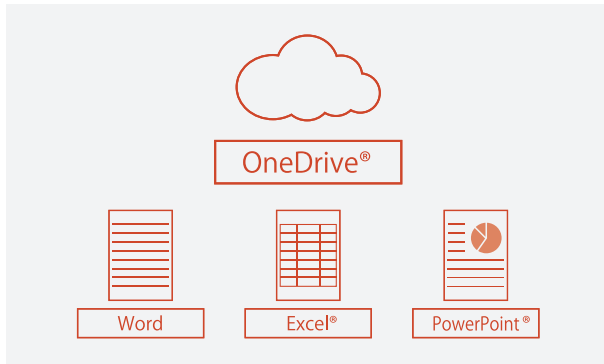

Card
Authentication

OneDrive®
for Business

Outlook®

Office 365

+ Office 365

RICOH Interactive Whiteboard

Card Authentication

Secure access can be assured using your badge/card authentication.

Teams and SharePoint integration enhance communication and collaboration. You can now start a Teams meeting and access SharePoint from Ricoh Interactive Whiteboard.

OneDrive for Business Integration

Meeting files such as Excel or PowerPoint can be retrieved from OneDrive and saved as native format. Any last minutes change can be made and saved on OneDrive, then retrieve the latest files during the meeting.