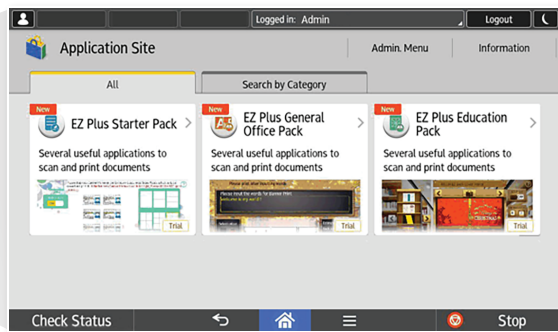

Less Paper
Wastage

Ricoh EZ Plus

Apps for enhanced convenience and productivity

Introduction

Ricoh EZ Plus is a collection of Apps available for Ricoh's Multifunction Devices (MFDs) with the second generation Smart Operation Panel.

These Apps provide a range of useful features that enhance the default MFD functions, as well as serve the diverse needs of customers across different cultures and industries.

Ricoh EZ Plus Apps are designed for simple and easy integration into any working environment where customers are increasingly looking for smarter and more convenient ways to work.

Ricoh EZ Plus Apps are now available for all Ricoh Multifunction Devices with Smart Operation Panel Version 2.0. Simply download the Apps on Ricoh Application Site to enjoy a 45 days free trial.

The Ricoh EZ Plus Apps work with different business needs and help to streamline and simplify the mandate processes, thus improving productivity.

Ricoh EZ Plus | Apps

Starter Pack	General Pack	Education Pack
Masking	Logo Insertion	Trace
Receipt Scan	Keyword Shortcut	Picture Colouring
Copy Clone	Banner Print	Single Colour Removal
Image Divider	Number Tag	Book Cover Maker
	Letter Creator	