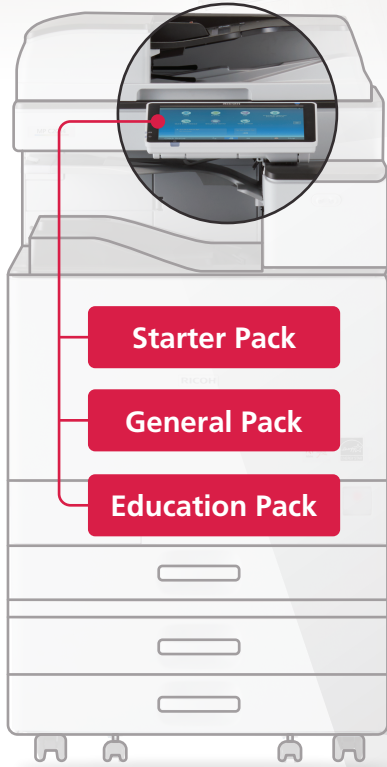

Less Paper
Wastage

Ricoh EZ Plus

Apps for enhanced convenience and productivity

Introduction

Ricoh EZ Plus is a collection of Apps available for Ricoh's Multifunction Devices (MFDs) with the second generation Smart Operation Panel.

These Apps provide a range of useful features that enhance the default MFD functions, as well as serve the diverse needs of customers across different cultures and industries.

Ricoh EZ Plus Apps are designed for simple and easy integration into any working environment where customers are increasingly looking for smarter and more convenient ways to work.

Ricoh EZ Plus Apps are now available for all Ricoh Multifunction Devices with Smart Operation Panel Version 2.0. Simply download the Apps on Ricoh Application Site to enjoy a 45 days free trial.

The Ricoh EZ Plus Apps work with different business needs and help to streamline and simplify the mandate processes, thus improving productivity.

Ricoh EZ Plus | Apps

Starter Pack	General Pack	Education Pack
Masking	Logo Insertion	Trace
Receipt Scan	Keyword Shortcut	Picture Colouring
Copy Clone	Banner Print	Single Colour Removal
Image Divider	Number Tag	Book Cover Maker
	Letter Creator	